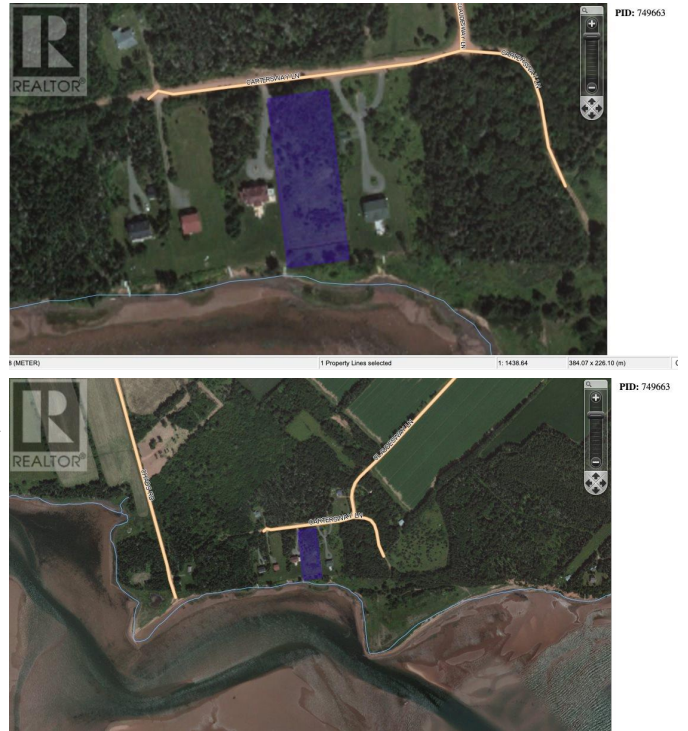

\$139,000 - Lot 7 Cartersway Lane

Listing ID: 202006740

\$139,000

Vacant Land

Lot 7 Cartersway Lane, Eglington, Prince Edward Island, C0A2B0

This gorgeous waterfront property is located with views of the opening of Little River. One acre in size, this property is the perfect size to build your dream home or seasonal home. Let your imagination take hold and design the perfect space for you and your family. (id:4656)