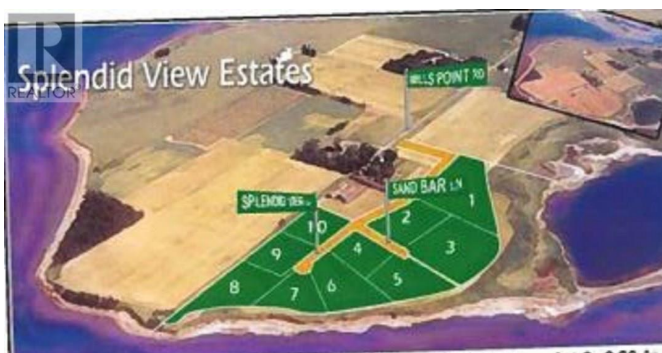

\$65,500 - Lot 7 Splendid View

Listing ID: 201915326

\$65,500

Vacant Land

Lot 7 Splendid View, Clermont, Prince Edward Island, C0B1M0

A very nice waterfront building lot ready for you. Perc tested and surveyed, your new home will look fantastic overlooking Malpeque Bay. great water for boating and fishing and taking a swim. Sandy beachfront with low bank. Let the kids play on the sand bar. Protective covenants are in place for your investment protection, minimum of 1200 sq ft building, no trailers etc etc. Priced to sell and available for quick closing. Taxes are for non-resident. (id:4656)