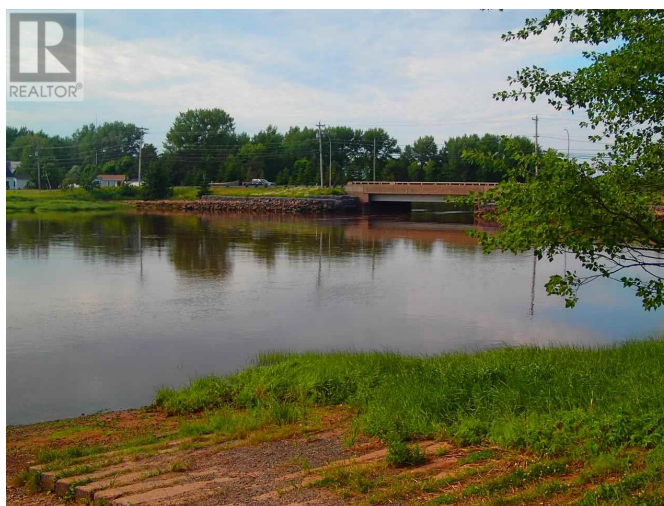

\$19,900 - LOT 28 Welshs Lane

Listing ID: 201816600

\$19,900

Vacant Land

LOT 28 Welshs Lane, Mount Stewart,
Prince Edward Island, C0A1T0

Over 100ft of water frontage, this great building lot offers fantastic views of the Hillsborough River. Twenty minutes from Charlottetown, this large lot can be used for a cottage, or year round home with access to the village sewer system. Dollar for dollar, a great buy for this waterfront property.
(id:4656)