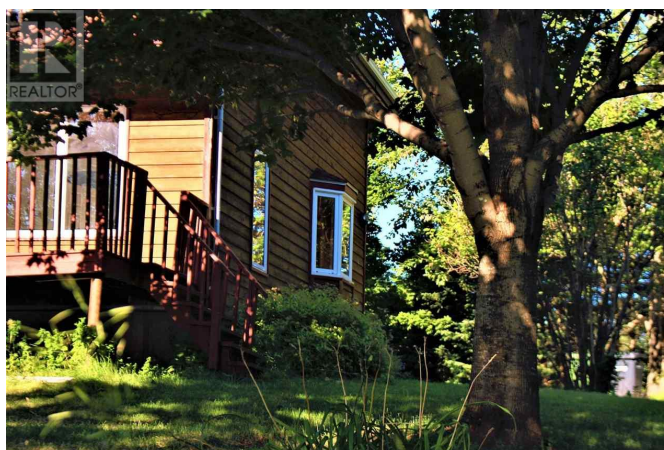

\$159,900 - 1521 Mill River East Road

Listing ID: 201713325

\$159,900

3 Bedrooms, 2 Bathrooms, 1695

Single Family

1521 Mill River East Road, Bloomfield,
Prince Edward Island, C0B1B0

This affordable + Luxurious 3 bedroom waterfront home with a full foundation sits on a beautifully landscaped 0.69 acres with stairs and boat launch on the property that lead to the rivers edge. Let the gentle breezes, panoramic waterfront and country views take you away to a place of peace and tranquility. This home features a spacious balcony, main floor deck, year round accessibility, oak kitchen with bay window, cedar ceilings, some raised ceilings, hardwood flooring, paved driveway and much much more. Its located on Mill River and close to the world renowned Mill River golf resort, all schools, sandy beaches, parks, 10 minutes to Alberton and all amenities. Call for your personal showing today! All measurements are approx and information must be confirmed by the Purchaser. This waterfront gem awaits! (id:4656)